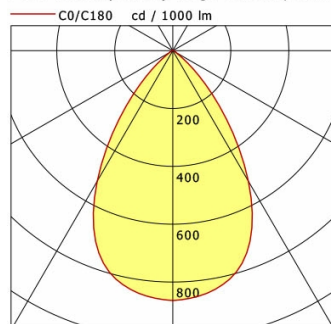

FLIQ 300.3030.01/DALI

Flixx 300 Square (FLIQZ 300.05, 1xLED 26W 830/3000K 2720lm)

	C0	C90	C180	C270
0°	864	864	864	864
15°	805	805	805	805
30°	521	521	521	521
45°	144	144	144	144
60°	13	13	13	13
75°	7	7	7	7
90°	0	0	0	0

cd / 1000 lm

Offset [m]	Cone width [m]	Illuminance [lx]
3.0	3.92	261.1
6.0	7.85	65.3
9.0	11.77	29.0
12.0	15.70	16.3
15.0	19.62	10.4

η	LED
Efficiency	105 lm/W
Direct/Indirect	↓ 100% / ↑ 0%
System Power	26 W
UGR	X=4H, Y=8H
Reflection factors	70/50/20
UGR C0/C180	21.3
UGR C90/C270	21.3
CIE Flux Codes	86 98 99 100 100
Ra/CRI	>80

LTS

Flixx 300 Square (FLIQZ 300.24, 1xLED 26W 830/3000K 2620lm)