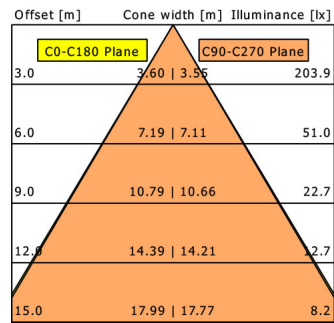

η	LED
Efficiency	87 lm/W
Direct/Indirect	↓ 100% / ↑ 0%
System Power	22 W
UGR	X=4H, Y=8H
Reflection factors	70/50/20
UGR C0/C180	19.5
UGR C90/C270	19.4
CIE Flux Codes	88 99 100 100 100
Ra/CRI	>80