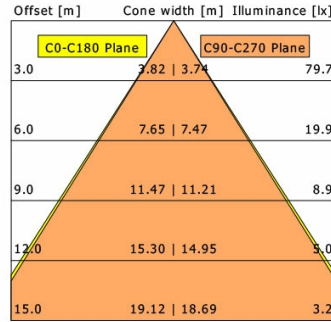

η	LED
Efficiency	69 lm/W
Direct/Indirect	↓ 100% / ↑ 0%
System Power	15 W
UGR	X=4H, Y=8H
Reflection factors	70/50/20
UGR C0/C180	31.7
UGR C90/C270	31.6
CIE Flux Codes	65 88 97 100 100
Ra/CRI	>80

LTS