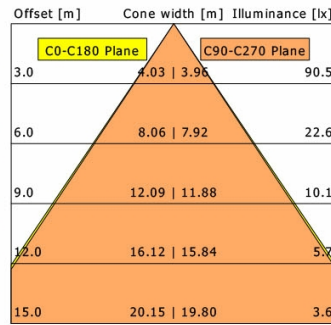

η	LED
Efficiency	77 lm/W
Direct/Indirect	↓ 100% / ↑ 0%
System Power	15 W
UGR	X=4H, Y=8H
Reflection factors	70/50/20
UGR C0/C180	29.9
UGR C90/C270	29.9
CIE Flux Codes	71 92 99 100 100
Ra/CRI	>80

LTS

Flixx 100 Square (FLIQZ 100.24, 1xLED 15W 840/4000K 1040lm 65 °)