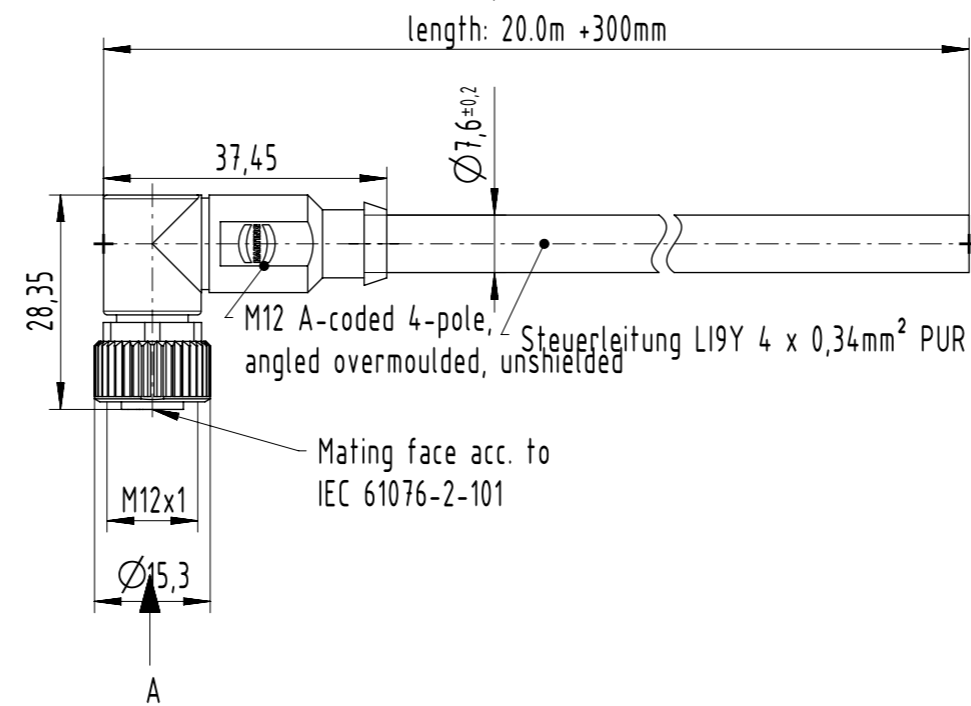

Connector Location A

Connector Location B

A female

Loading-Plan

- 1 brown
- 2 white
- 3 blue
- 4 black

- Protection level: IP65/67
- Temperature range: -40°C ... +85°C

	All rights reserved		Created by		Inspected by		Standardisation		Date		State	
	Department HCS - DE		Title		Number		Doc-Key / ECM-Nr.		Date		State	
HARTING Customised Solutions		D-32339 Espelkamp		Type		Number		Rev.		Page		
				TB		C21320000000036		FINAL		1/1		