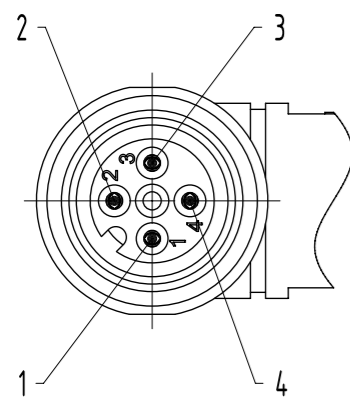

Connector Location A

Connector Location B

A female

Loading-Plan

- 1 brown
- 2 white
- 3 blue
- 4 black

- Protection level: IP65/67
- Temperature range: -40°C ... +85°C

	All rights reserved		Created by		Inspected by		Standardisation		Date		State	
	Department HCS - DE		Title		Number		Doc-Key / ECM-Nr.		Date		State	
HARTING Customised Solutions		D-32339 Espelkamp		Type		Number		Rev.		Page		
				TB		C21320000000036		FINAL		1/1		