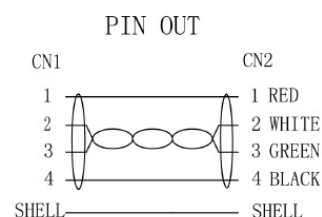

Dieses Datenblatt wurde maschinell am 09-09-2024 erzeugt. Technische Änderungen vorbehalten.