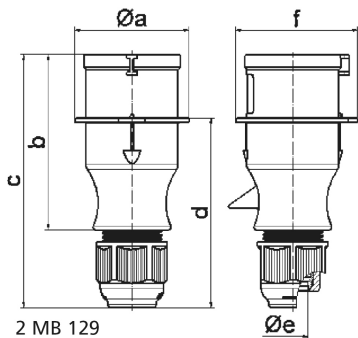

Plug - with screw terminals one piece housing

Product description	
BALS-Prd.-Nr	21005-TLS
EAN	4024941192361
Product category	TLS plug with MULTI-GRIP cable gland
Current	16A
Number of poles	4p
Arrangement of phases	3P+PE
Position of earth contact	6 h
Voltage	380 - 415V~
Frequency	50/60Hz

Product description	
Protection degree	IP44
Colour code	red RAL 3000
Colour of appliance	Enclosure red RAL 3000, Cable gland grey RAL 7035
Connection design	with screw terminal
Maximum conductor size	2,5 qmm
Cable entry	with cable gland
Height	143mm
Width	60mm
Depth	68mm
Material of enclosure	Polyamide
Contacts	the contact carrier is made of polyamide, the contacts are brass

Additional technical properties	
	one piece housing, MULTI-GRIP cable gland with gasket and integrated strain relief, For cable diameter from 8 up to max. 18 mm

Logistics data	
Weight/pcs	0.148 kg / Piece
Packaging	Bag
Content amount	1 ST
EAN	4024941192361
Length	68 mm

Logistics data	
Width	60 mm
Height	143 mm
Weight	0.149 kg
Volume	583.44 ccm
Packaging	Carton
Content amount	10 ST
EAN	4024941828192
Length	248 mm
Width	158 mm
Height	123 mm
Weight	1.577 kg
Volume	3,960 ccm