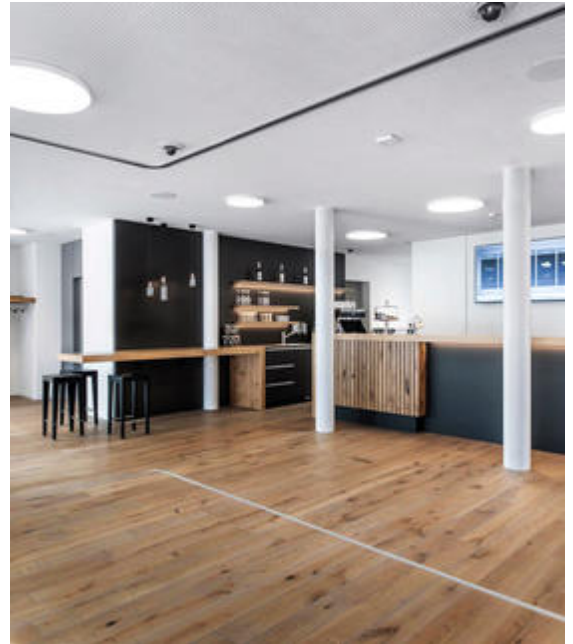

## Basic-A5

Surface mounted luminaire - Direct light distribution

Article code: BA5OSL-830M-D600

Illustrations may only be similar and serve as an orientation.

Basic-A5. LED. Surface mounted luminaire for wall or ceiling mounting with minimalist edge. Luminaire body made of high-quality aluminum profile. Surface finish Radiant Silver. Directonly light distribution. Colour temperature: 3000K (Warm White). Colour Rendering Index (CRI): >80. Opal diffuser for enhanced light transmission and perfect uniform illumination. Dimmable DALI. DxH (round). D=600mm. H=38mm. Medium-

## Basic-A5

Surface mounted luminaire - Direct light distribution

Article code: BA5OSL-830M-D600

Customer / Project: \_\_\_\_\_

Note: \_\_\_\_\_

Productname	Basic-A5
Lamp	LED
Installation Type	Surface mounted luminaire
Surface finish	Radiant Silver
Light characteristics	Direct light distribution
Colour temperature	3000K
Colour Rendering Index (CRI)	CRI>80
Optical system	Opal diffuser
Control	Dimmable (DALI)
Length L/Diameter D (mm)	D=600mm
Height H (mm)	H=38mm
Current/Power	Medium-Power
Luminous Flux	3235lm
Power consumption	25W
Degree of protection	IP40
Certification	Prüfzeichen: ENEC
LED lifetime	L85B10 (tq 25°C) = 50.000h
Photometric code	8 30 / 3 3 9
Photobiological class	RG0 (EN62471)
Indoor/Outdoor	Indoor: ta [ambient] max. 25°C
Weight (kg)	8,8kg