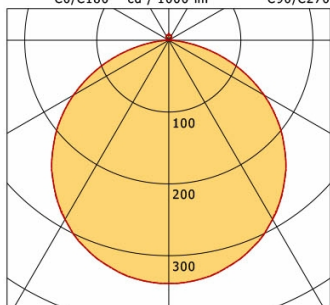

LUNM 304.830.1/DALI

Lunata Medium (1xLED 38W 830/3000K 4570lm)

— C0/C180 cd / 1000 lm — C90/C270

	C0	C90	C180	C270
0°	339	339	339	339
15°	325	326	325	326
30°	288	288	288	288
45°	229	229	229	229
60°	153	153	153	153
75°	64	64	64	64
90°	1	1	1	1
cd / 1000 lm				

Offset [m]	Cone width [m]		Illuminance [lx]
3.0	9.22	9.24	171.9
6.0	18.45	18.48	43.0
9.0	27.67	27.73	19.1
12.0	36.89	36.97	10.7
15.0	46.12	46.21	6.9

η	LED
Efficiency	120 lm/W
Direct/Indirect	↓ 98% / ↑ 2%
System Power	38 W
UGR	X=4H, Y=8H
Reflection factors	70/50/20
UGR C0/C180	19.5
UGR C90/C270	19.5
CIE Flux Codes	47 79 96 98 100
Ra/CRI	>80

LTS

Zubehör

L 72/3000 DIM
Drahtseil-Set 4-fach
(Länge: 3000 mm, Kabel 5-adrig)

ZB-ORGR DONGLE
Organic Response IR-Dongle-Set

ZB-ORGR GATEWAY
Organic Response IoT-Gateway Kaskadenserie

ZB-ORGR-A SENSOR
Organic Response Sensor für Anbaumontage

ZB-ORGR-P SENSOR/3000
Organic Response Sensor für Pendelmontage