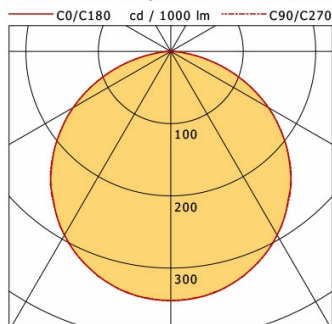

LUNM 208.830.1/DALI

Lunata Medium (1xLED 77W 830/3000K 8510lm)

	C0	C90	C180	C270
0°	345	345	345	345
15°	332	332	332	332
30°	294	293	294	293
45°	233	235	233	235
60°	156	156	156	156
75°	66	66	66	66
90°	1	1	1	1
cd / 1000 lm				

Offset [m]	Cone width [m]		Illuminance [lx]
3.0	9.25	9.24	326.2
6.0	18.50	18.49	81.5
9.0	27.74	27.73	36.2
12.0	36.99	36.97	20.4
15.0	46.24	46.21	13.0

η	LED
Efficiency	111 lm/W
Direct/Indirect	↓ 100% / ↑ 0%
System Power	77 W
UGR	X=4H, Y=8H
Reflection factors	70/50/20
UGR C0/C180	21.9
UGR C90/C270	21.9
CIE Flux Codes	47 79 96 100 100
Ra/CRI	>80

LTS

Zubehör

L 72/3000 DIM
Drahtseil-Set 4-fach
(Länge: 3000 mm, Kabel 5-adrig)

ZB-ORGR DONGLE
Organic Response IR-Dongle-Set

ZB-ORGR GATEWAY
Organic Response IoT-Gateway Kaskadenserie

ZB-ORGR-A SENSOR
Organic Response Sensor für Anbaumontage

ZB-ORGR-P SENSOR/3000
Organic Response Sensor für Pendelmontage