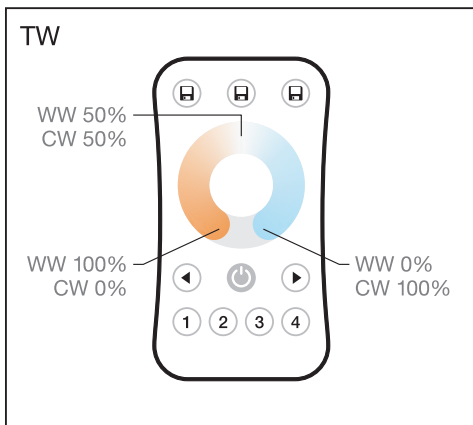

LC RF REMOTE TW

2

LC RF REMOTE TW

3

#23047

Cyan Magenta Yellow Black
score dimension 148 x 210 mm

#23047

Cyan Magenta Yellow Black
score dimension 148 x 210 mm