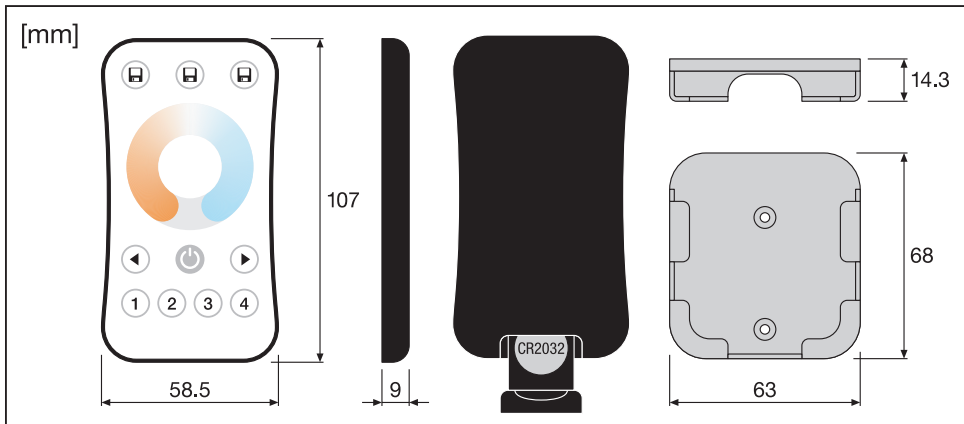

C10449057
G11098890
09.06.20

LEDVANCE GmbH
Steinerne Furt 62
86167 Augsburg, Germany
www.ledvance.com

	EAN	I x w x h [mm]	V	Output signal	Control distance	⊖ (°C)
LC RF REMOTE TW	4058075435926	107x58.5x9	3VDC	2.4 GHz	30m	-20...+55

LC RF REMOTE TW

2

LC RF REMOTE TW

3

#23047

Cyan Magenta Yellow Black
score dimension 148 x 210 mm

#23047

Cyan Magenta Yellow Black
score dimension 148 x 210 mm