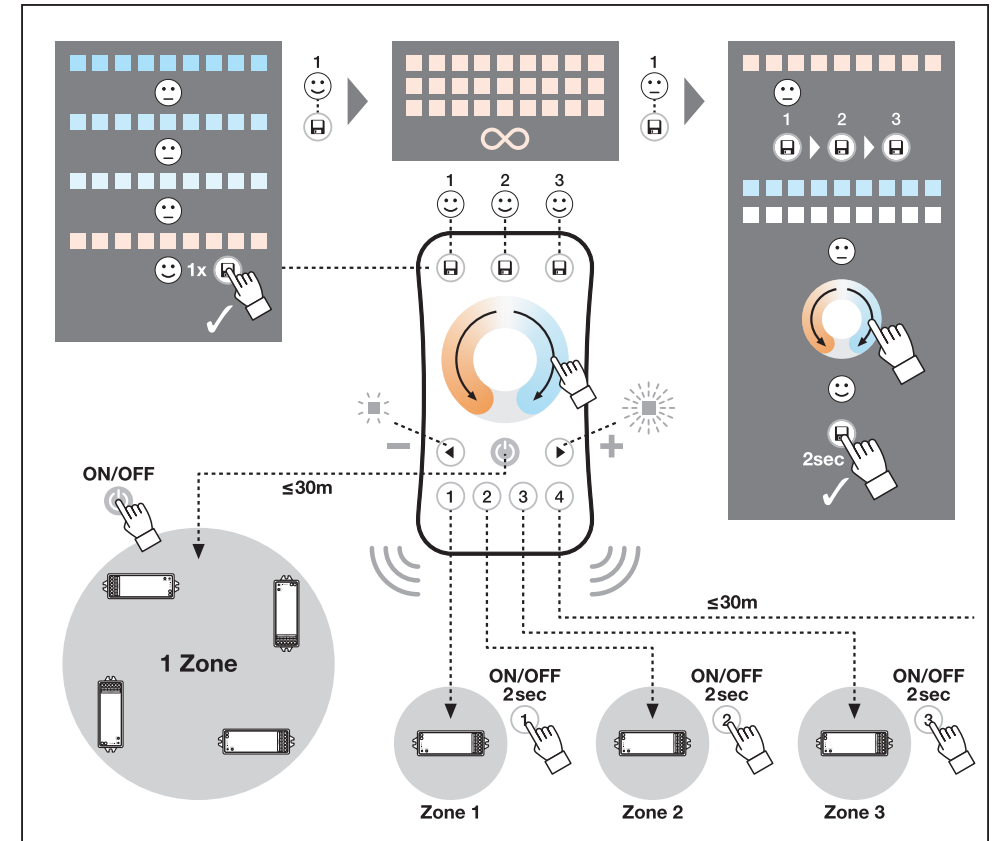

C10449057
G11098890
09.06.20

LEDVANCE GmbH
Steinerne Furt 62
86167 Augsburg, Germany
www.ledvance.com

	EAN	I x w x h [mm]	V	Output signal	Control distance	⊖ (°C)
LC RF REMOTE TW	4058075435926	107x58.5x9	3VDC	2.4 GHz	30m	-20...+55

LC RF REMOTE TW

2

LC RF REMOTE TW

3

#23047

Cyan Magenta Yellow Black
score dimension 148 x 210 mm

#23047

Cyan Magenta Yellow Black
score dimension 148 x 210 mm