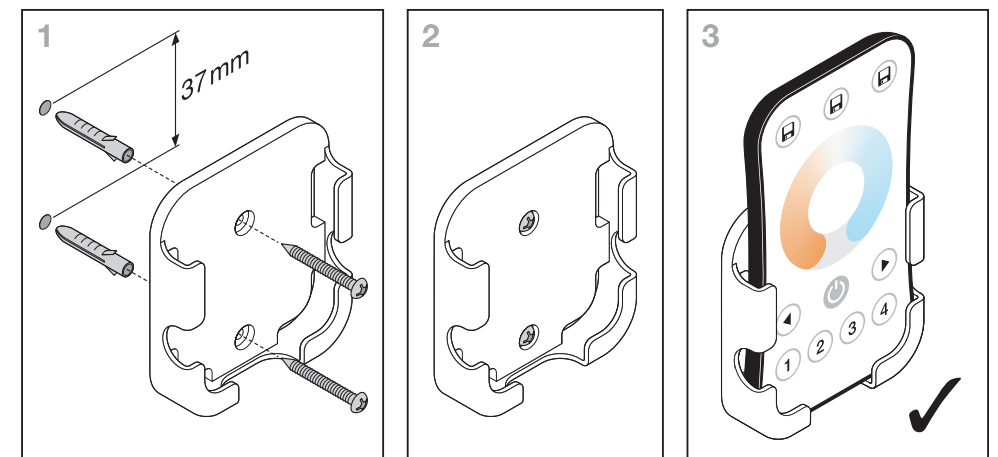

LC RF REMOTE TW

2

LC RF REMOTE TW

3

#23047

Cyan Magenta Yellow Black
score dimension 148 x 210 mm

#23047

Cyan Magenta Yellow Black
score dimension 148 x 210 mm