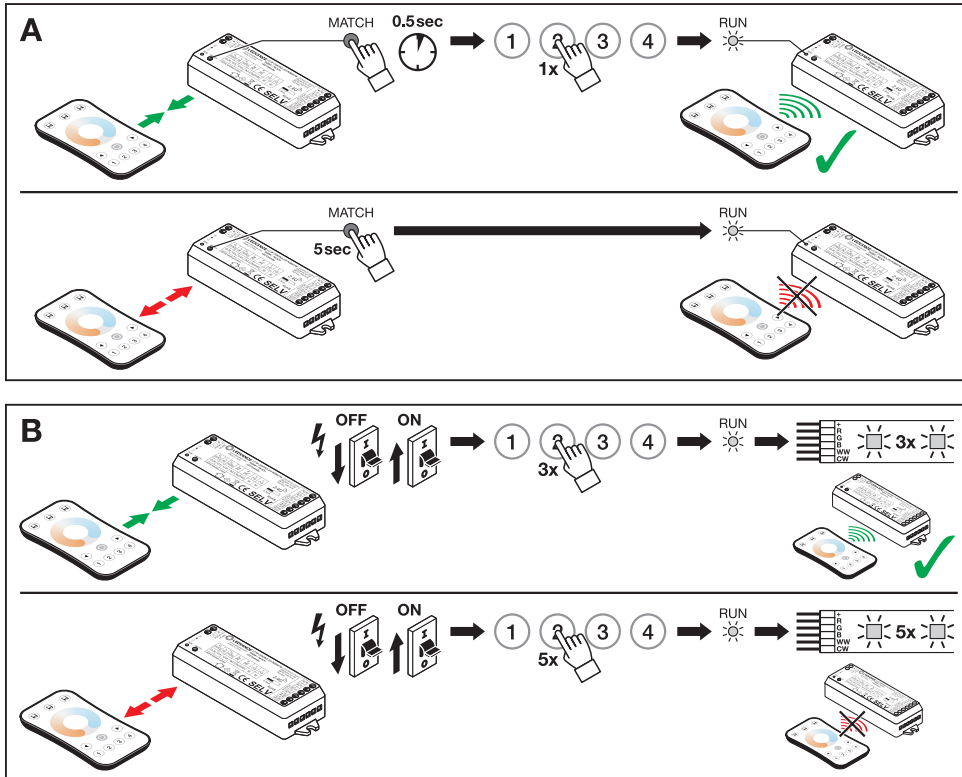

Technische Unterstützung / Technical support: www.ledvance.com
Kundenservicecenter / Service Center: kundenservice@ledvance.com
Deutschland: Tel.: +49 89 780673-660, Fax: +49 89 780670-665
Österreich: Tel.: +43 1 68068 118 oder 126, Fax: +43 1 68068 7

C10449057
G11098890
09.06.20

LEDVANCE GmbH
Steinerne Furt 62
86167 Augsburg, Germany
www.ledvance.com

	EAN	I x w x h [mm]	V	Output signal	Control distance	⊖ (°C)
LC RF REMOTE TW	4058075435926	107x58.5x9	3VDC	2.4 GHz	30m	-20...+55