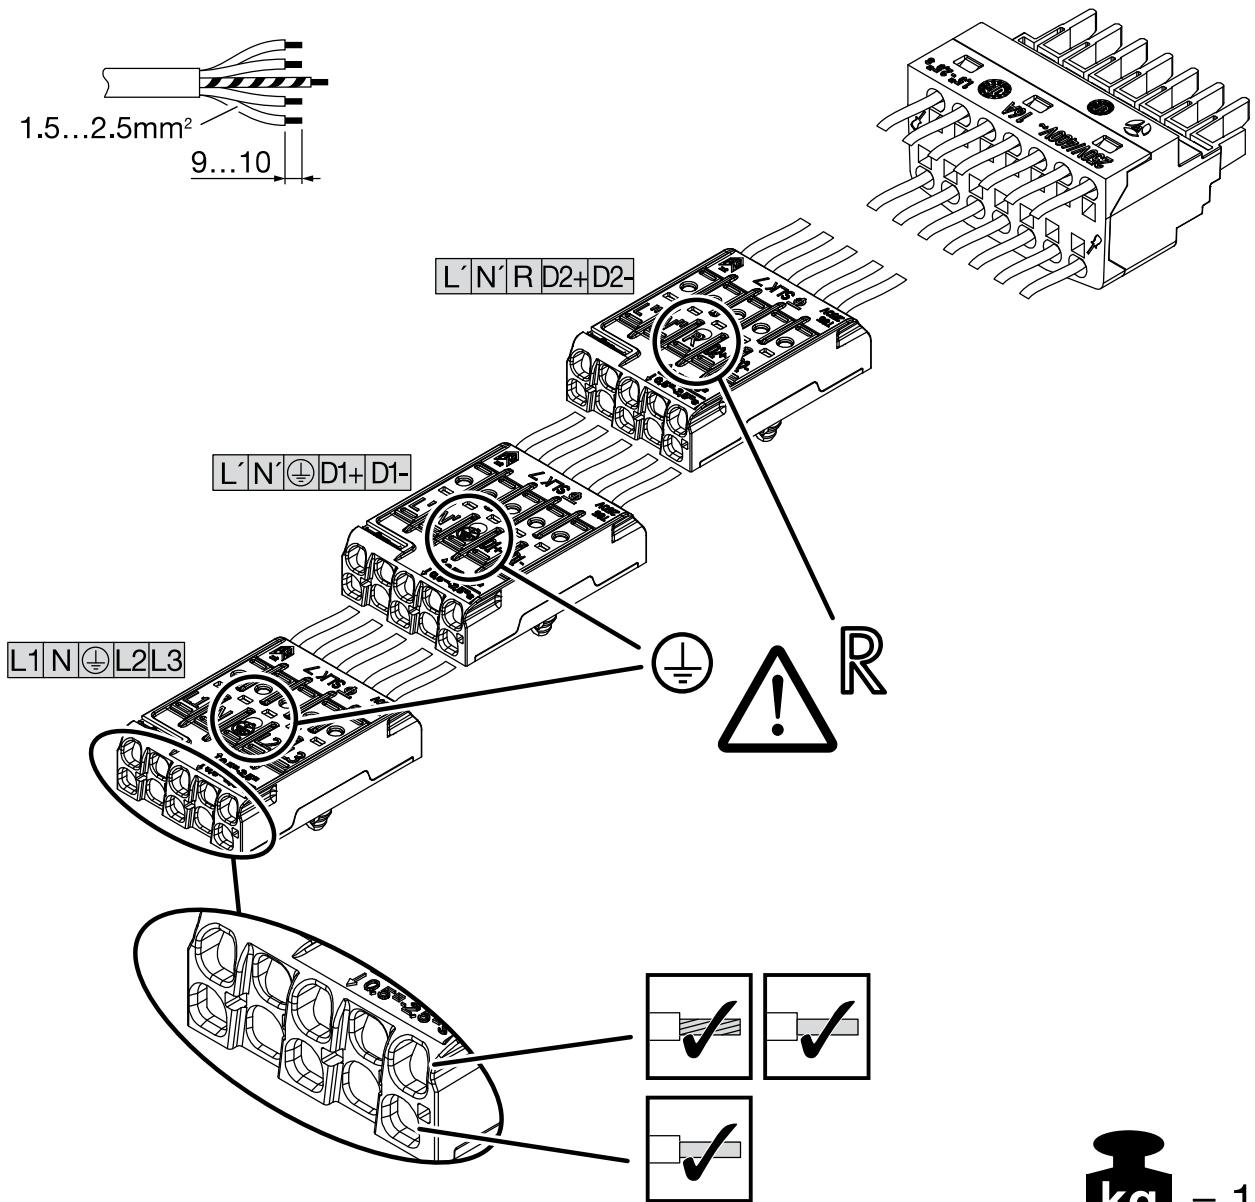

Licross[®]

Mittenein- / einspeiser IP40
Central feed in / in IP40

59TL . CN .

siteco

59TL . CN7

[mm]

kg = 1.3

59TL . CNE