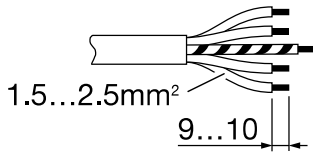

Licross[®]

Mittenein- / einspeiser IP40
Central feed in / in IP40

59TL . CN .

siteco

59TL . CN7

[mm]

kg = 1.3

59TL . CNE