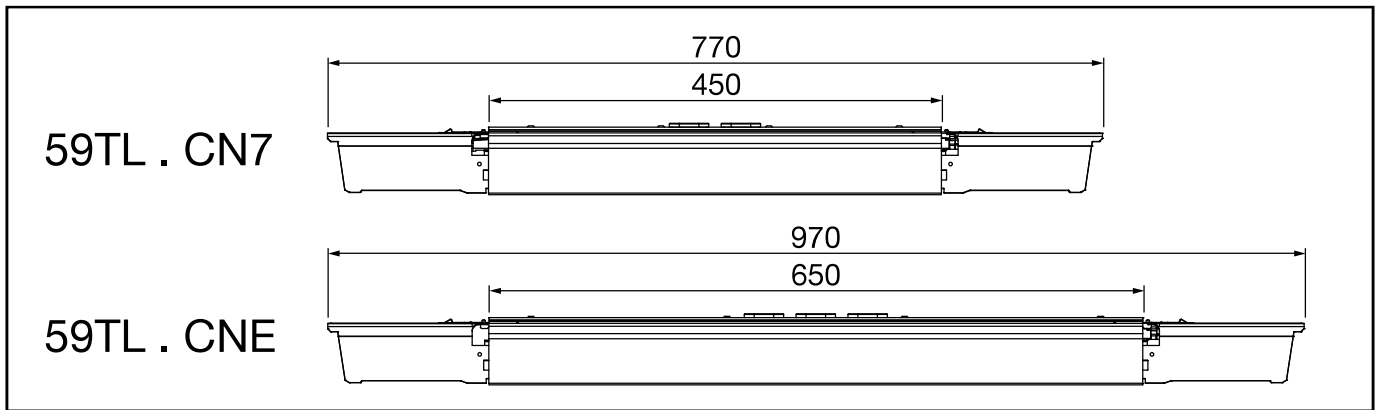

Licross[®]

Mittenein- / einspeiser IP40
Central feed in / in IP40

59TL . CN .

siteco

59TL . CN7

[mm]

kg = 1.3

59TL . CNE

kg = 1.5

5MA14-256758_af
05.04.2024 / SCH

Siteco GmbH
Georg-Simon-Ohm-Straße 50
83301 Traunreut, Germany
mail: technicalsupport@siteco.de
Phone: +49 8669 / 33-844
www.siteco.com