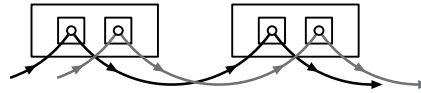

Licross[®]

Mittenein- / einspeiser IP40
Central feed in / in IP40

59TL . CN .

siteco

59TL . CN7

[mm]

kg = 1.3

59TL . CNE