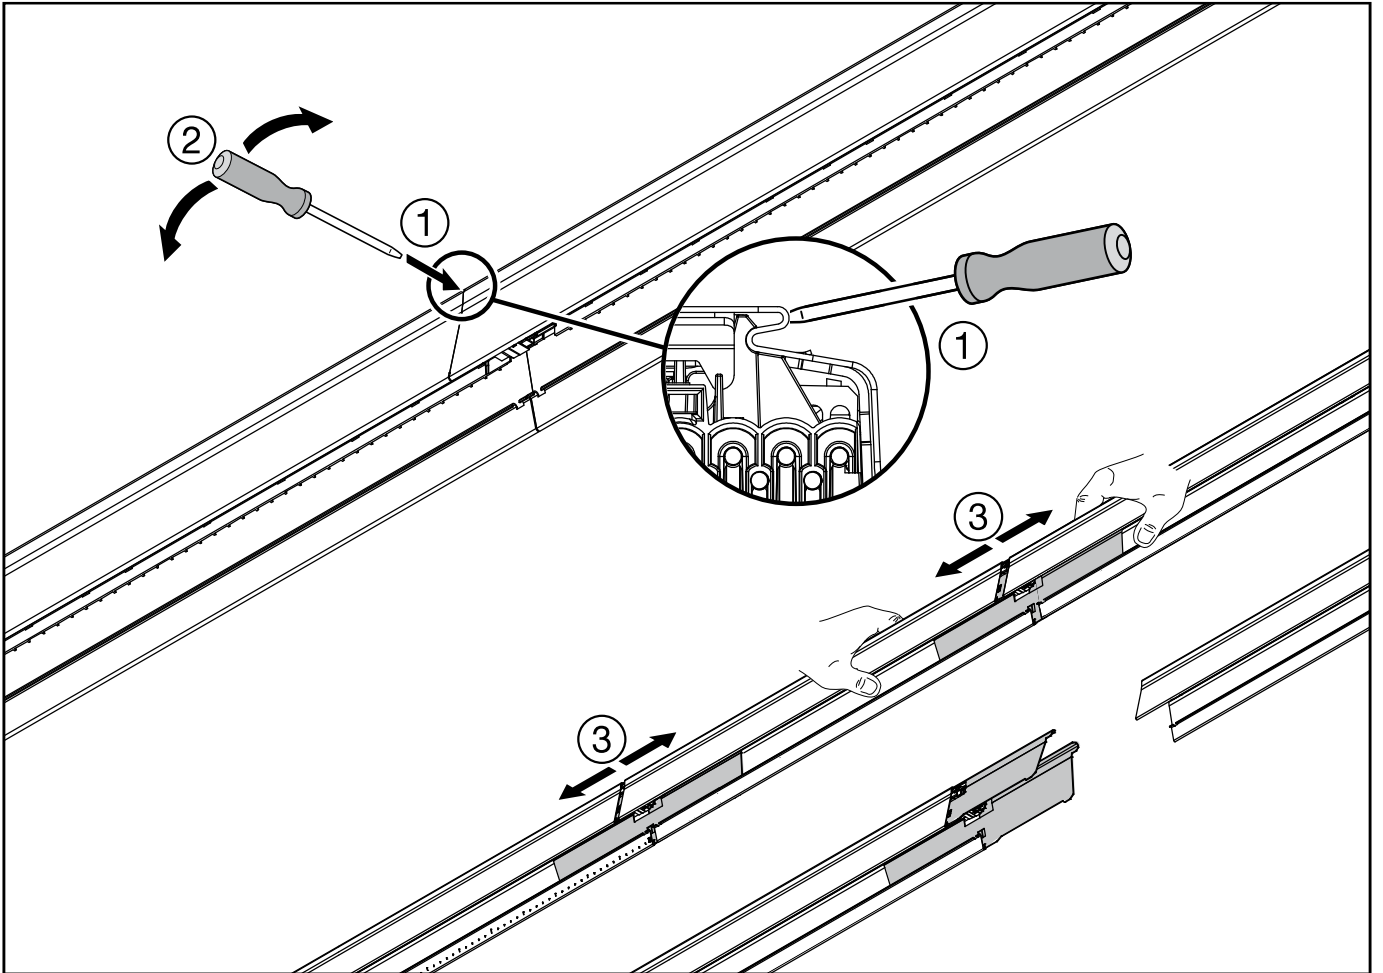

5MA14-256758_af
05.04.2024 / SCH

Siteco GmbH
Georg-Simon-Ohm-Straße 50
83301 Traunreut, Germany
mail: technicalsupport@siteco.de
Phone: +49 8669 / 33-844
www.siteco.com