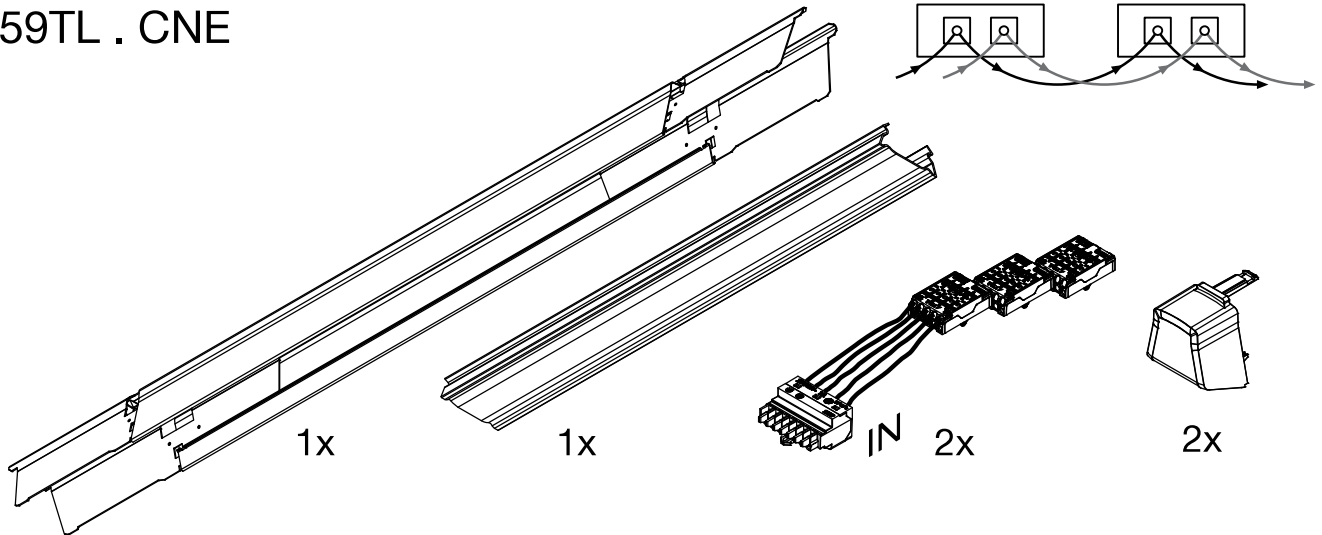

Licross[®]

Mittenein- / einspeiser IP40
Central feed in / in IP40

59TL . CN .

siteco

59TL . CN7

[mm]

kg = 1.3

59TL . CNE