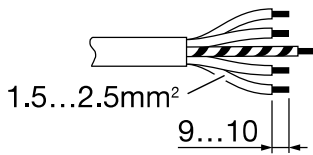

Licross[®]

Mittenein- / einspeiser IP40
Central feed in / in IP40

59TL . CN .

siteco

59TL . CN7

[mm]

kg = 1.3

59TL . CNE