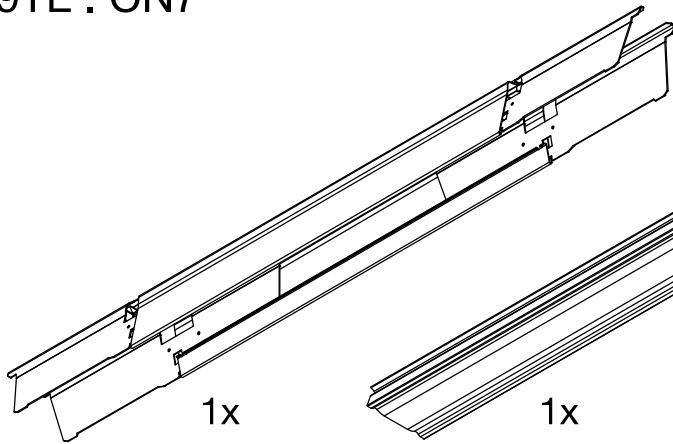

Licross[®]

Mittenein- / einspeiser IP40
Central feed in / in IP40

59TL . CN .

siteco

59TL . CN7

[mm]

kg = 1.3

59TL . CNE