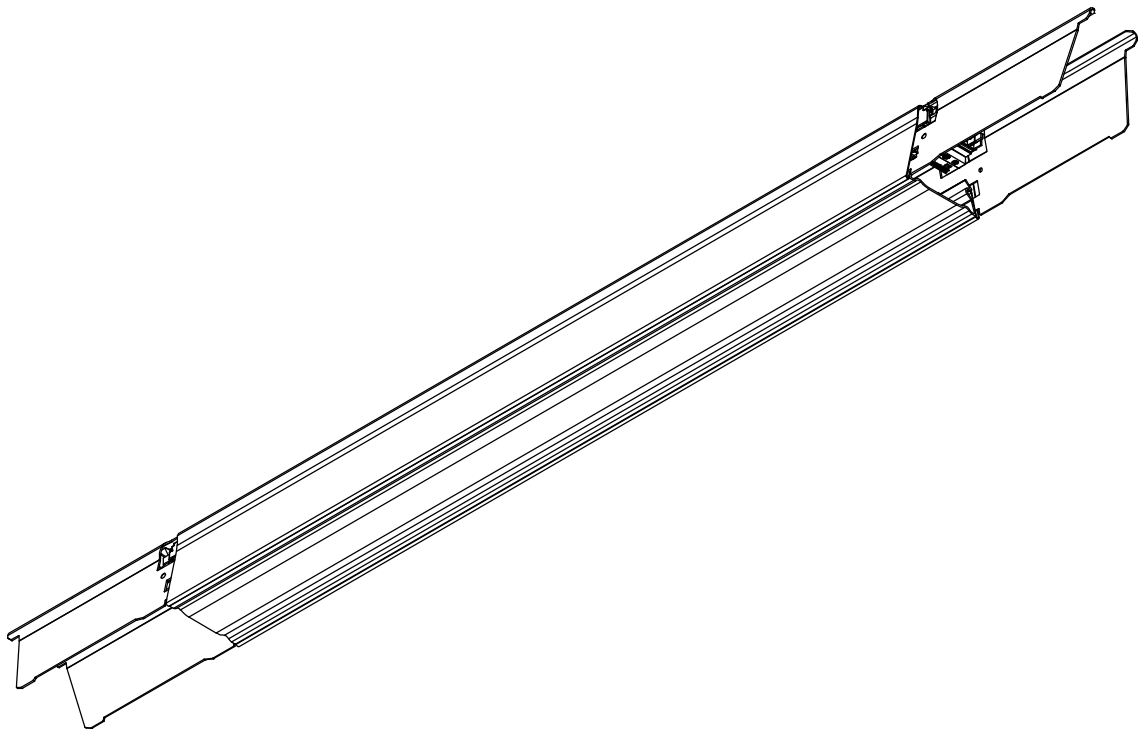

Licross[®]

Mittenein- / einspeiser IP40
Central feed in / in IP40

59TL . CN .

siteco

59TL . CN7

[mm]

kg = 1.3

59TL . CNE