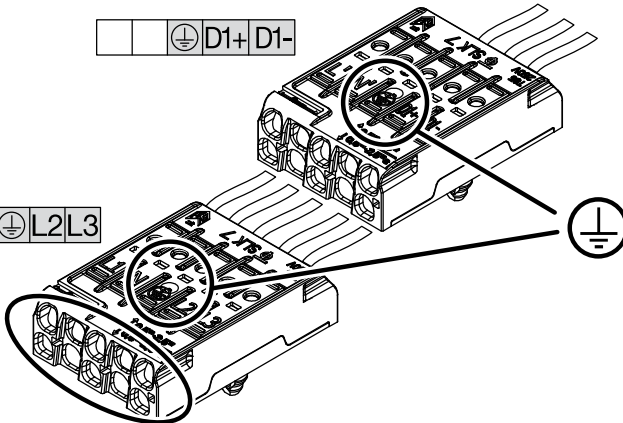

Licross[®]

Mittenein- / einspeiser IP40
Central feed in / in IP40

59TL . CN .

siteco

59TL . CN7

[mm]

kg = 1.3

59TL . CNE