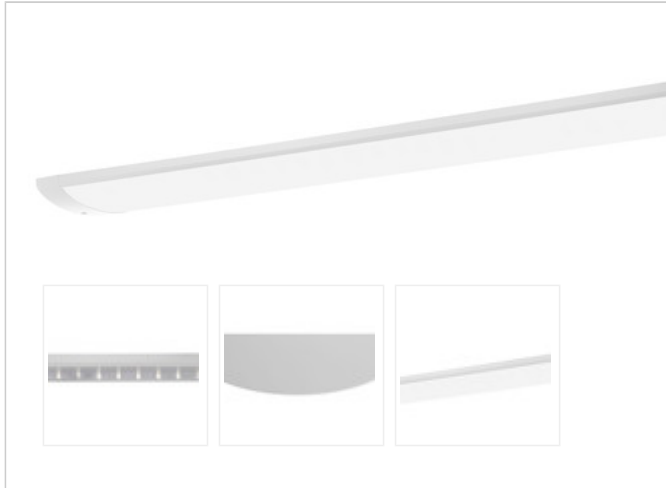

Article-No: 76036396

Surface Luminaires

Luminaire TROJA G2 SKII DALI 1261mm PCO 1x51W A100° 5100lm

Vandalism protected LED lamp in SKII with MID-Power LEDs, LED unit integrated in cover and easily connected via PRACHT EASY CONNECT (PEC) System. Built-in converter. Flat, sturdy aluminium housing with integrated ceiling- / wall-side cable duct, impact resistant opal polycarbonate cover, frame profile made of aluminium, end caps made of die-cast aluminium, powder-coated, white, with Allen or safety locking screws, surrounding silicone gasket one-man assembly, variable mounting points with PRACHT-CLIP-SYSTEM, after installation the mounting clips are hidden underneath the cover panel. Attention: PRACHT MANUFACTORY! Do you need a different color temperature, housing color or through-wiring? Specific challenges? No problem. We deliver customized solutions.

Standard installation	Ceiling, horizontal wall
Optional installation	Corner mounting
exchangeable LED board	possible

MATERIAL

Case color	white RAL 9010
Renewable resources possible	no
Housing material	Aluminium
Cover material	PC-OPAL