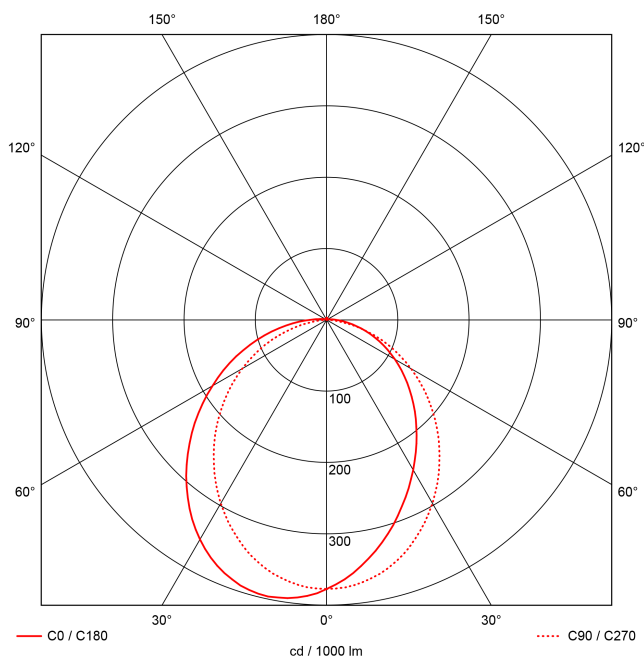

Article-No: 76036396

Surface Luminaires

Luminaire TROJA G2 SKII DALI 1261mm PCO 1x51W A100° 5100lm

Vandalism protected LED lamp in SKII with MID-Power LEDs, LED unit integrated in cover and easily connected via PRACHT EASY CONNECT (PEC) System. Built-in converter. Flat, sturdy aluminium housing with integrated ceiling- / wall-side cable duct, impact resistant opal polycarbonate cover, frame profile made of aluminium, end caps made of die-cast aluminium, powder-coated, white, with Allen or safety locking screws, surrounding silicone gasket one-man assembly, variable mounting points with PRACHT-CLIP-SYSTEM, after installation the mounting clips are hidden underneath the cover panel. Attention: PRACHT MANUFACTORY! Do you need a different color temperature, housing color or through-wiring? Specific challenges? No problem. We deliver customized solutions.

EAN	4018098312659
Statistical product number	94054099

LAMP

Product type	LED
Number of lamps /LED-rows	1
Color temperature K	4.000
Color rendering index	>90
Amount LED	192
Color tolerance (initial MacAdam)	3

POWER

Luminous flux lm	5100
Systempower W	51
Efficacy lm/W	100

LIGHT ENGINEERING

Light distribution	asymmetric
Light distribution angle in °	100
Unified Glare Rating UGR 4H 8H C0 C90	20.8/ 21.3

TECHNICAL DATA