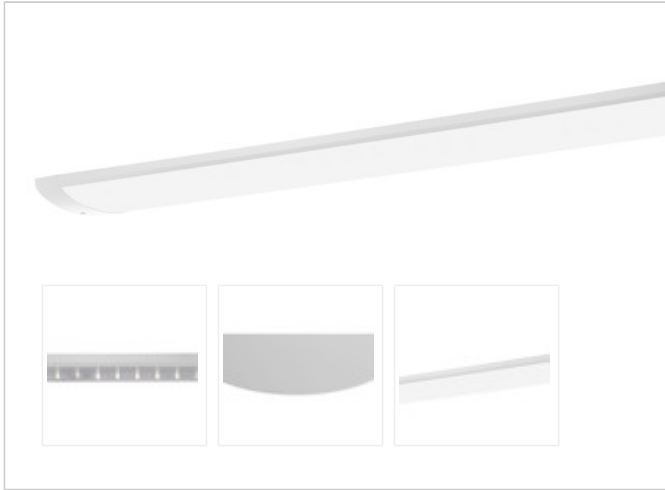

Article-No: 76031376

Surface Luminaires

Luminaire TROJA G2 DALI 0705mm PCO 1x23W A100° 2600lm

Vandalism protected LED lamp with MID-Power LEDs, LED unit integrated in cover and easily connected via PRACHT EASY CONNECT (PEC) System. Built-in converter. Flat, sturdy aluminium housing with integrated ceiling- / wall-side cable duct, impact resistant opal polycarbonate cover, frame profile made of aluminium, end caps made of die-cast aluminium, powder-coated, white, with Allen or safety locking screws, surrounding silicone gasket one-man assembly, variable mounting points with PRACHT-CLIP-SYSTEM, after installation the mounting clips are hidden underneath the cover panel. Attention: PRACHT MANUFACTORY! Do you need a different color temperature, housing color or through-wiring? Specific challenges? No problem. We deliver customized solutions.

Standard installation	Ceiling, horizontal wall
Optional installation	Corner mounting
exchangeable LED board	possible

MATERIAL

Case color	white RAL 9010
Renewable resources possible	no
Housing material	Aluminium
Cover material	PC-OPAL