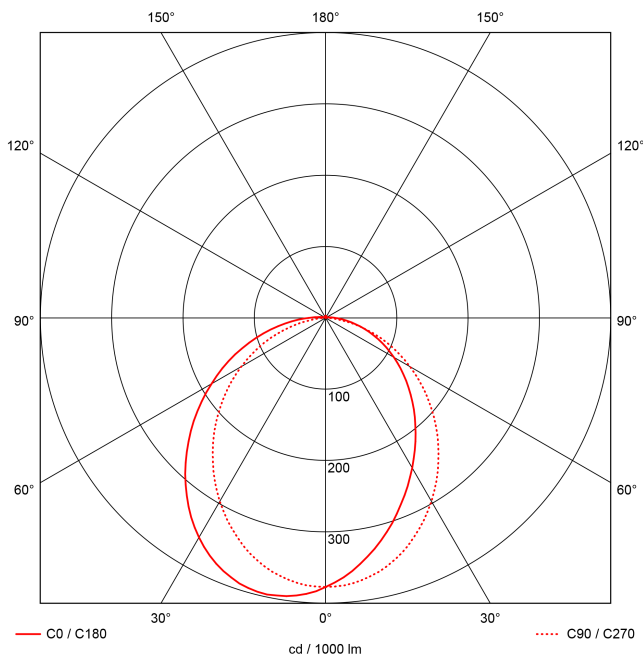

Article-No: 76031376

Surface Luminaires

Luminaire TROJA G2 DALI 0705mm PCO 1x23W A100° 2600lm

Vandalism protected LED lamp with MID-Power LEDs, LED unit integrated in cover and easily connected via PRACHT EASY CONNECT (PEC) System. Built-in converter. Flat, sturdy aluminium housing with integrated ceiling- / wall-side cable duct, impact resistant opal polycarbonate cover, frame profile made of aluminium, end caps made of die-cast aluminium, powder-coated, white, with Allen or safety locking screws, surrounding silicone gasket one-man assembly, variable mounting points with PRACHT-CLIP-SYSTEM, after installation the mounting clips are hidden underneath the cover panel. Attention: PRACHT MANUFACTORY! Do you need a different color temperature, housing color or through-wiring? Specific challenges? No problem. We deliver customized solutions.

EAN	4018098312284
Statistical product number	94054099

LAMP

Product type	LED
Number of lamps /LED-rows	1
Color temperature K	4.000
Color rendering index	>80
Amount LED	72
Color tolerance (initial MacAdam)	3

POWER

Luminous flux lm	2600
Systempower W	23
Efficacy lm/W	113

LIGHT ENGINEERING

Light distribution	asymmetric
Light distribution angle in °	100
Unified Glare Rating UGR 4H 8H C0 C90	20.6/ 21

TECHNICAL DATA