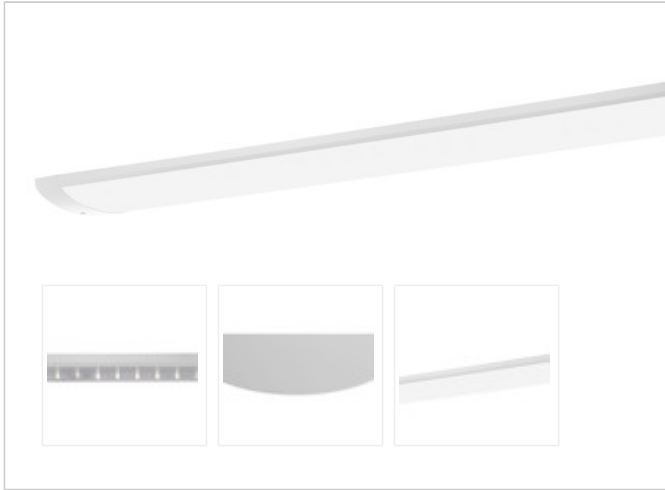

Article-No: 76831371

Surface Luminaires

## Luminaire TROJA G2 DALI 0705mm PCO 1x23W 110° 2600lm

Vandalism protected LED lamp with MID-Power LEDs, LED unit integrated in cover and easily connected via PRACHT EASY CONNECT (PEC) System. Built-in converter. Flat, sturdy aluminium housing with integrated ceiling- / wall-side cable duct, impact resistant opal polycarbonate cover, frame profile made of aluminium, end caps made of die-cast aluminium, powder-coated, white, with Allen or safety locking screws, surrounding silicone gasket one-man assembly, variable mounting points with PRACHT-CLIP-SYSTEM, after installation the mounting clips are hidden underneath the cover panel. Attention: PRACHT MANUFACTORY! Do you need a different color temperature, housing color or through-wiring? Specific challenges? No problem. We deliver customized solutions.

## DIMENSIONS AND WEIGHT

Length mm	705
Width mm	260
Height mm	72
Weight netto in kg	4

## MATERIAL

Case color	white RAL 9010
Renewable resources possible	no
Housing material	Aluminium
Cover material	PC-OPAL

The right of error and later technical developments is reserved.

State: 14.05.2020