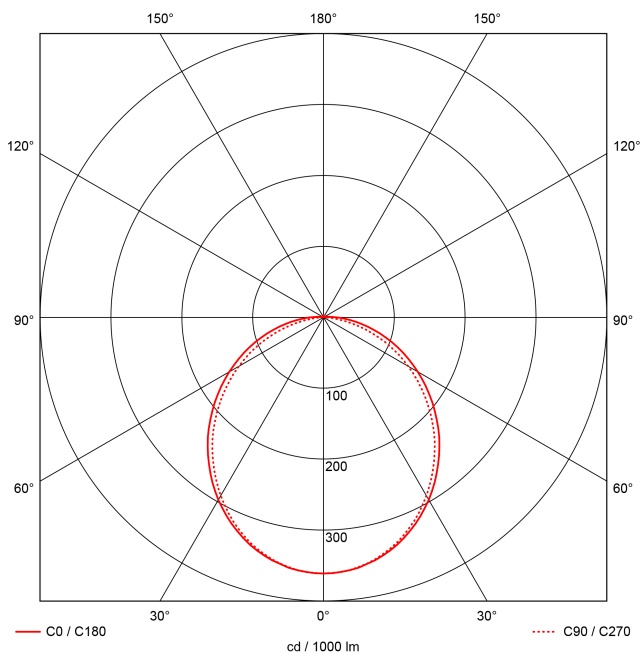

EAN	4018098313274
Statistical product number	94054099