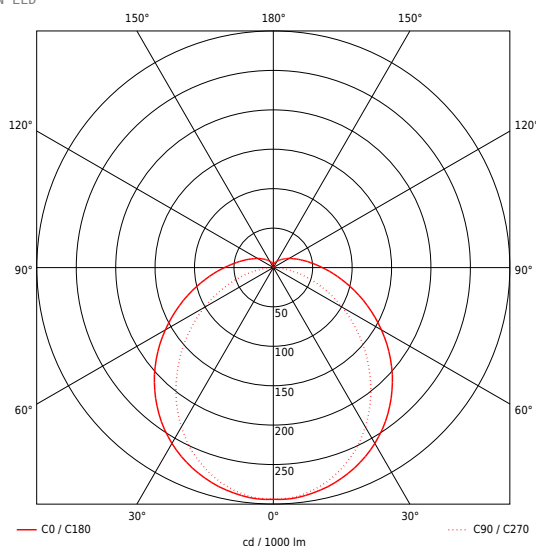

Article-No: 7283630

Tubular Luminaires

Luminaire TUBIS N LED DALI 1565mm PO 1x47W 125°wide 6700lm

ROADRUNNER instant-programm! LED tubular luminaire with MID-Power LEDs, mounted in one row, converter inside the luminaire, diameter 90mm, tubular housing made of PRACHTOPAL (PMMA, impact resistant), luminaire rotatable 360°, essentially fully resistant against acids and alkalis, short, age resistant silicone seals, variable mounting points through PRACHT stainless steel clips, suitable for ceiling, horizontal and vertical wall mounting, accessories for pendant and mounting rail installation available for order, can be used in unprotected outdoor areas. Attention: PRACHT MANUFACTORY! Do you need a different color temperature, housing color or through-wiring? Specific challenges? No problem. We deliver customized solutions.

TUBIS N LED

EAN 4018098246992

Statistical product number 94054039

LAMP

Product type	LED
Number of lamps /LED-rows	1
Color temperature K	4.000
Color rendering index	>80
Amount LED	180
Color tolerance (initial MacAdam)	3

POWER

Luminous flux lm	6700
Systempower W	47
Efficacy lm/W	143

LIGHT ENGINEERING

Light distributor	Diffusor lense/-optic/-panel
Light distribution	wide beam
Light distribution angle in °	125
Unified Glare Rating UGR 4H 8H C0 C90	25.0 / 22.5