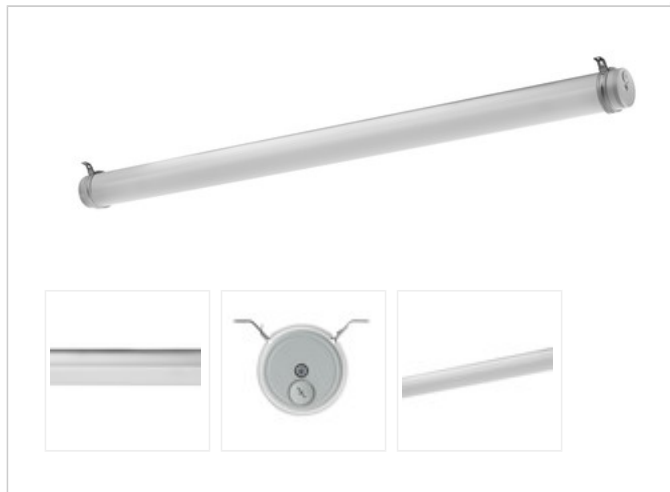

Article-No: 7283630

Tubular Luminaires

Luminaire TUBIS N LED DALI 1565mm PO 1x47W 125°wide 6700lm

ROADRUNNER instant-programm! LED tubular luminaire with MID-Power LEDs, mounted in one row, converter inside the luminaire, diameter 90mm, tubular housing made of PRACHTOPAL (PMMA, impact resistant), luminaire rotatable 360°, essentially fully resistant against acids and alkalis, short, age resistant silicone seals, variable mounting points through PRACHT stainless steel clips, suitable for ceiling, horizontal and vertical wall mounting, accessories for pendant and mounting rail installation available for order, can be used in unprotected outdoor areas. Attention: PRACHT MANUFACTORY! Do you need a different color temperature, housing color or through-wiring? Specific challenges? No problem. We deliver customized solutions.

TUBIS N LED

EAN 4018098246992

Statistical product number 94054039

LAMP

Product type	LED
Number of lamps /LED-rows	1
Color temperature K	4.000
Color rendering index	>80
Amount LED	180
Color tolerance (initial MacAdam)	3

POWER

Luminous flux lm	6700
Systempower W	47
Efficacy lm/W	143

LIGHT ENGINEERING

Light distributor	Diffusor lense/-optic/-panel
Light distribution	wide beam
Light distribution angle in °	125
Unified Glare Rating UGR 4H 8H C0 C90	25.0 / 22.5