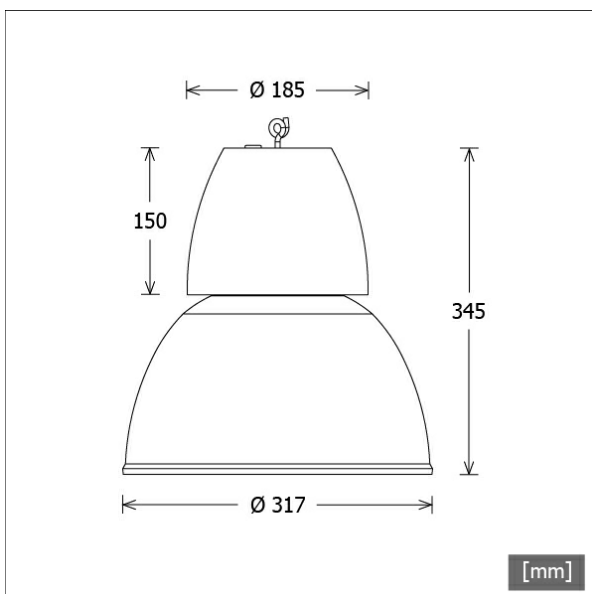

Beschreibung

- Pendelleuchte für Warenpräsentation und Allgemeinbeleuchtung
- hohe Wartungsfreundlichkeit
- keine UV- und Wärmestrahlung
- Wärmemanagement mit Passivkühlung
- prismatischer Acrylglasreflektor mit Bajonettverschluss
- konusförmiges Betriebsgerätgehäuse aus Polycarbonat
- Innenspiegelreflektor aus Aluminium mit präziser symmetrischer Abstrahlcharakteristik für optimale Lichtausbeute und Entblendung
- Optional: Schutzglas mit Haltering für Innenreflektor
- Leuchte ausgestattet mit Schaukelhaken
- Abhängung separat bestellen
- Leuchte anschlussfertig mit Deckendose und Anschlussleitung schwarz (5000 mm, 3-adrig)
- Betriebsgerät (LED-Konverter) integriert