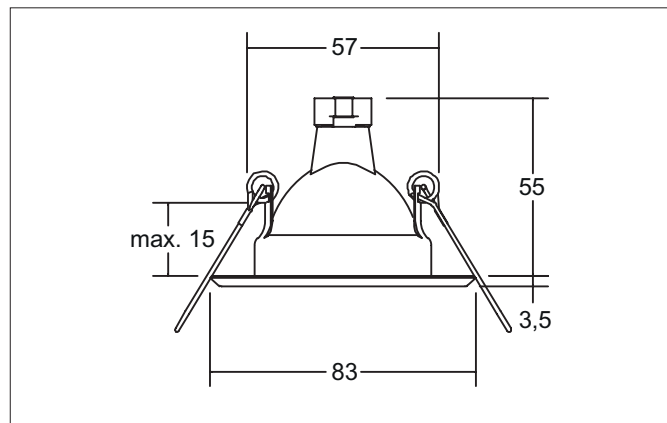

ALVEUS Recessed ceiling spot

Article no. 01-70010

Light.
For Generations.**Tender**

Recessed ceiling spot, white. In a compact design, for installation in tool-less rapid assembly systems. Lamp holder: GX5.3, Mounting method: Recessed mounting, Place of installation: Ceiling-mounted, Material: Iron, Degree of protection: according to DIN EN 60529 IP20, Protection class: (EN 61140) III, Voltage: 12V, Power: 13 W, Amount of light sources / fittings: 1 Qty, without control gear, Control: Other.

Article data	
Article no.	01-70010
GTIN	4250047732181
Series name	ALVEUS
Short description	Recessed ceiling spot
Material	Iron
Colour	White
Outer diameter	82 mm
Built-in diameter	57 mm
Installation depth	55 mm
Height	3.5 mm
Weight	0.042 kg
Conformance	CE, UKCA

Mounting technology	
Mounting method	Recessed mounting
Place of installation	Ceiling-mounted
Adjustability	Not adjustable
Further references	No cover with thermal insulation material

Packing data	
Gross weight	0.057 kg
Length of packaging	85 mm
Packaging width	43 mm
Packaging height	84 mm
Disposal at end of life	This product must not be disposed of with household waste. You are obliged, to dispose of such electrical waste separately. By disposing of electrical waste and other old or defective electronics separately, you support recycling or other forms of re-use. In that way you help to take care and to avoid that harmful substances get into the environment.

Compatible LED-modules							
Article no.	Power	Beam angle	Colour temperature	Colour rendering	Luminous flux	Input	Height LED-dul
12925003	3 W	38°	2.700 K	CRI > 80	290 lm	350 mA	40 mm