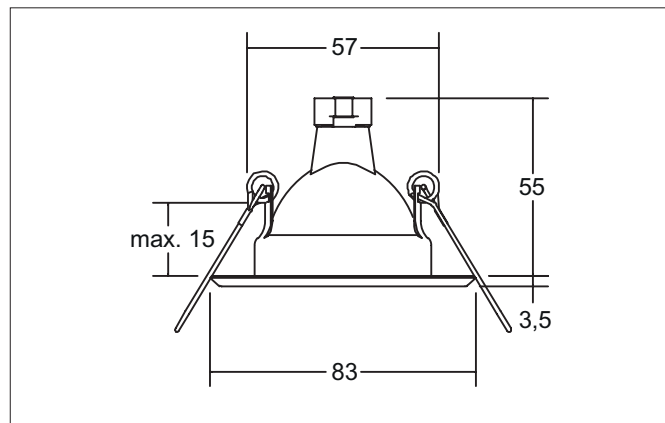

ALVEUS Recessed ceiling spot

Article no. 01-70018

Light.
For Generations.**Tender**

Recessed ceiling spot, chrome. In a compact design, for installation in tool-less rapid assembly systems. Lamp holder: GX5.3, Mounting method: Recessed mounting, Place of installation: Ceiling-mounted, Material: Iron, Degree of protection: according to DIN EN 60529 IP20, Protection class: (EN 61140) III, Voltage: 12V, Power: 13 W, Amount of light sources / fittings: 1 Qty, without control gear, Control: Other.

Article data	
Article no.	01-70018
GTIN	4250047732198
Series name	ALVEUS
Short description	Recessed ceiling spot
Material	Iron
Colour	Chrome
Outer diameter	82 mm
Built-in diameter	57 mm
Installation depth	55 mm
Height	3.5 mm
Weight	0.042 kg
Conformance	CE, UKCA

Mounting technology	
Mounting method	Recessed mounting
Place of installation	Ceiling-mounted
Adjustability	Not adjustable
Further references	No cover with thermal insulation material

Packing data	
Gross weight	0.057 kg
Length of packaging	85 mm
Packaging width	43 mm
Packaging height	84 mm
Disposal at end of life	This product must not be disposed of with household waste. You are obliged, to dispose of such electrical waste separately. By disposing of electrical waste and other old or defective electronics separately, you support recycling or other forms of re-use. In that way you help to take care and to avoid that harmful substances get into the environment.

Compatible LED-modules							
Article no.	Power	Beam angle	Colour temperature	Colour rendering	Luminous flux	Input	Height LED-dul
12925003	3 W	38°	2.700 K	CRI > 80	290 lm	350 mA	40 mm