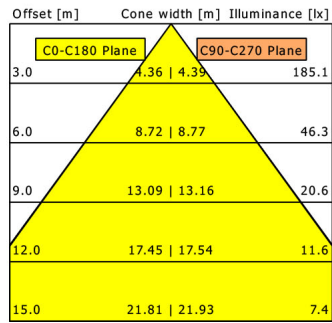

η	LED
Efficiency	92 lm/W
Direct/Indirect	↓ 100% / ↑ 0%
System Power	27 W
UGR	X=4H, Y=8H
Reflection factors	70/50/20
UGR C0/C180	26.2
UGR C90/C270	26.3
CIE Flux Codes	77 96 99 100 100
Ra/CRI	>80