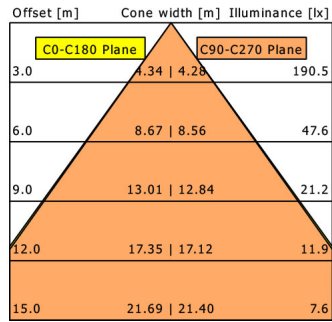

η	LED
Efficiency	94 lm/W
Direct/Indirect	↓ 100% / ↑ 0%
System Power	27 W
UGR	X=4H, Y=8H
Reflection factors	70/50/20
UGR C0/C180	26.3
UGR C90/C270	26.2
CIE Flux Codes	77 96 99 100 100
Ra/CRI	>80