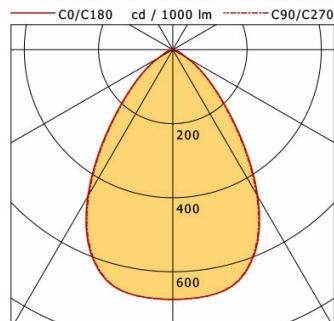

C0	C90	C180	C270
0°	675	675	675	675
15°	654	653	654	653
30°	459	452	459	452
45°	180	174	180	174
60°	45	43	45	43
75°	12	12	12	12
90°	0	0	0	0
cd / 1000 lm				

Offset [m]	Cone width [m]		Illuminance [lx]
3.0	4.34	4.28	190.5
6.0	8.67	8.56	47.6
9.0	13.01	12.84	21.2
12.0	17.35	17.12	11.9
15.0	21.69	21.40	7.6

η	LED
Efficiency	94 lm/W
Direct/Indirect	↓ 100% / ↑ 0%
System Power	27 W
UGR	X=4H, Y=8H
Reflection factors	70/50/20
UGR C0/C180	26.3
UGR C90/C270	26.2
CIE Flux Codes	77 96 99 100 100
Ra/CRI	>80

LTS