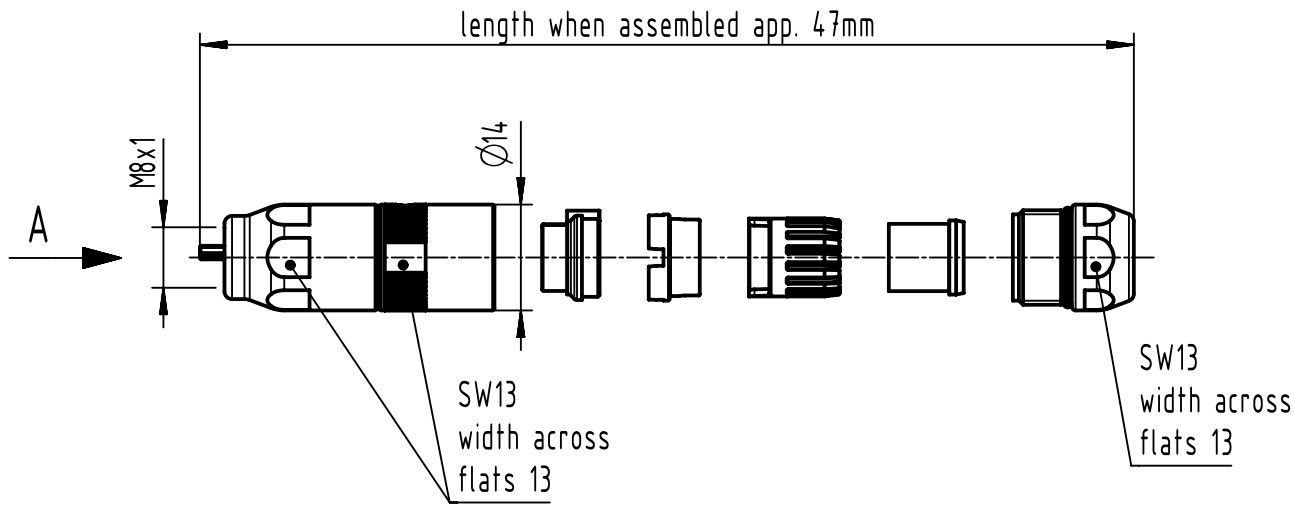

1 2 3 4 5 6

A

B

C

D

A (2:1)
contact face acc. to
IEC 61076-2-114

conductor cross section	AWG22
cable outside diameter	6.2 - 6.8mm

	All rights reserved Department EL PD	All Dimensions in mm Original Size DIN A4	Scale 1:1	Free size tol.	Ref. Sub.
		HARTING D-32339 Espelkamp	Created by BUSSMANN	Inspected by FRIESENH	Standardisation
Title M8-CC-IDC-4P-PCOD-F-STR-SHLD					Doc-Key / ECM-Nr. 100778380/UGD/001/C 500000243817
			Type TB	Number 21021452405	Rev. C
					Page 1/1