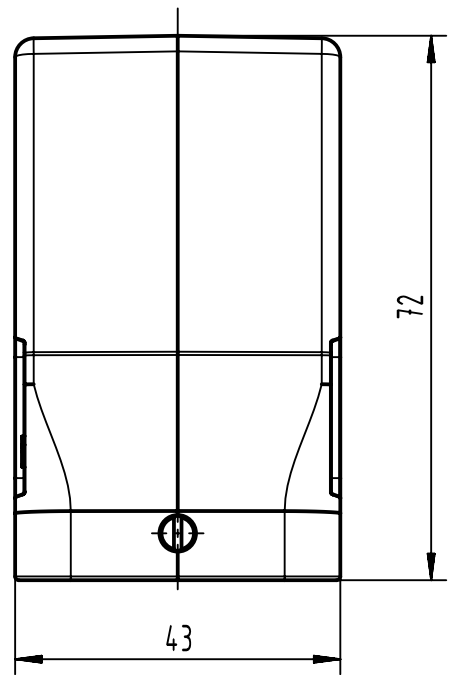

1 2 3 4 5 6

A  
B  
C  
D

	All Dimensions in mm Original Size DIN A4		Scale 1:1	Free size tol.		Ref.		
						Sub.		
	All rights reserved		Created by SPRENB	Inspected by GERB	Standardisation	Date 2023-07-12	State Final Release	
	Department EL PD		Title Han 6EMC/B-HTE0-HC-for SL-HMC				Doc-Key / ECM-Nr. 100880978/UGD/006/B 500000249115	
HARTING D-32339 Espelkamp			Type TB	Number 09 62 206 0801			Rev. B	Page 1/1