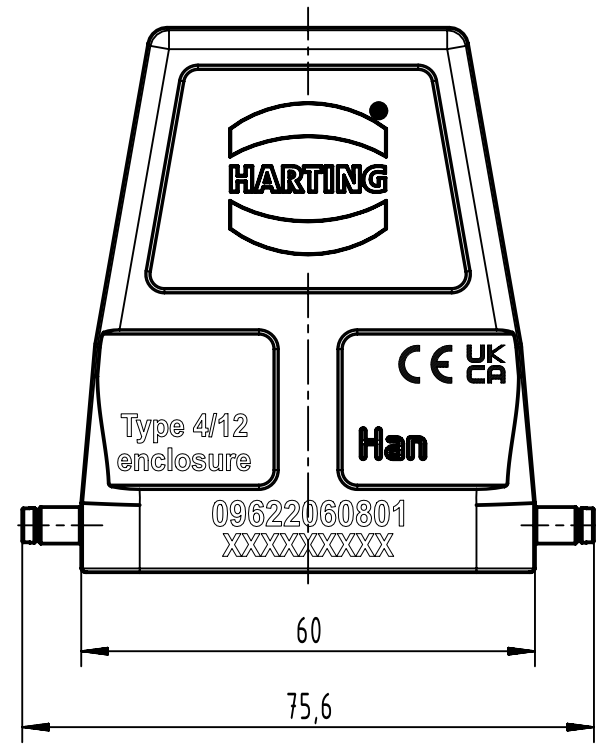

1 2 3 4 5 6

A  
B  
C  
D

	All Dimensions in mm Original Size DIN A4		Scale 1:1	Free size tol.		Ref.		
						Sub.		
	All rights reserved		Created by SPRENB	Inspected by GERB	Standardisation	Date 2023-07-12	State Final Release	
	Department EL PD		Title Han 6EMC/B-HTE0-HC-for SL-HMC				Doc-Key / ECM-Nr. 100880978/UGD/006/B 500000249115	
HARTING D-32339 Espelkamp			Type TB	Number 09 62 206 0801			Rev. B	Page 1/1