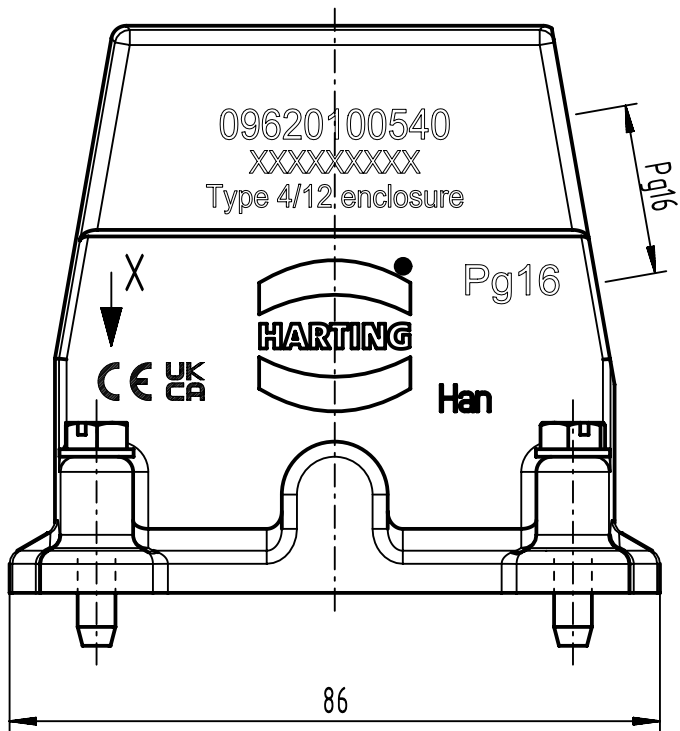

1 2 3 4 5 6

A

B

C

D

X (2:1)

	All rights reserved		Scale 1:1		Free size tol.		Ref.			
	Department EL PD		Created by HELLMANN		Inspected by GERB		Standardisation			
HARTING D-32339 Espelkamp			Title Han EMC 10 Hood Side Entry PG 16				Date 2023-05-26		State Final Release	
			Type TB		Number 09 62 010 0540			Doc-Key / ECM-Nr. 100201502/UGD/002/A 500000244804		
						Rev. A		Page 1/1		