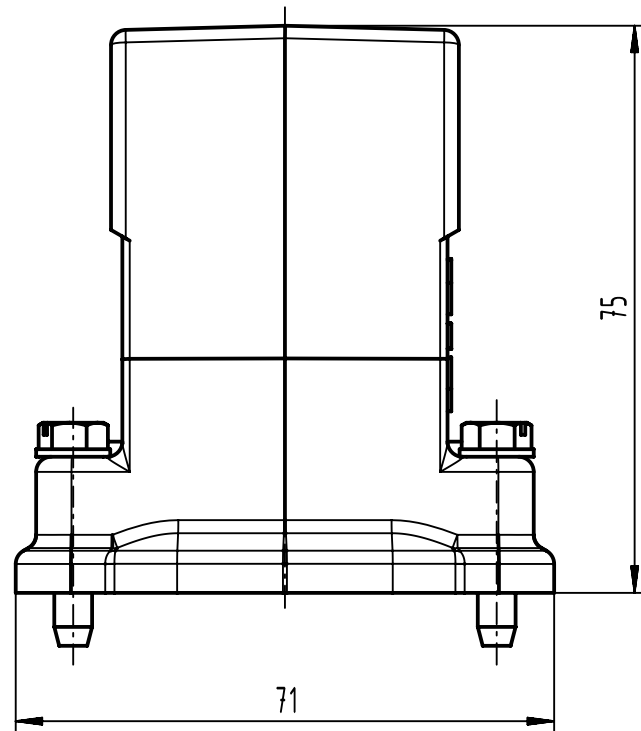

1 2 3 4 5 6

A

B

C

D

X (2:1)

	All rights reserved		Scale 1:1		Free size tol.		Ref.			
	Department EL PD		Created by HELLMANN		Inspected by GERB		Standardisation			
HARTING D-32339 Espelkamp			Title Han EMC 10 Hood Side Entry PG 16				Date 2023-05-26		State Final Release	
			Type TB		Number 09 62 010 0540			Doc-Key / ECM-Nr. 100201502/UGD/002/A 500000244804		
						Rev. A		Page 1/1		