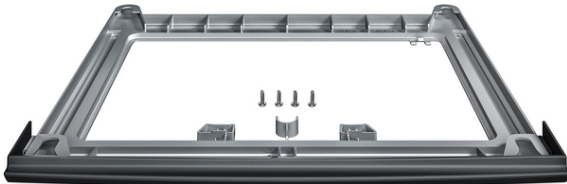

**Stacking kit
WTZ2741C****Stacking kit****Technical Data**

Dimensions of the packed product (HxWxD) :	60 x 690 x 668 mm
Pallet dimensions :	189.0 x 80.0 x 120.0
Standard number of units per pallet :	90
Net weight :	5.5 kg
Gross weight :	5.8 kg
EAN code :	4242005417438

Stacking kit WTZ2741C

Stacking kit

- Stacking kit for washing machines and tumble dryers
- Allows you to stack tumble dryer on top of full-sized washing machine (depth >55cm)
- Stacks the appliances safely, preventing them moving or falling
- Dimensions: 35 x 593 x 556 mm
- Please check compatibility with your appliance before ordering