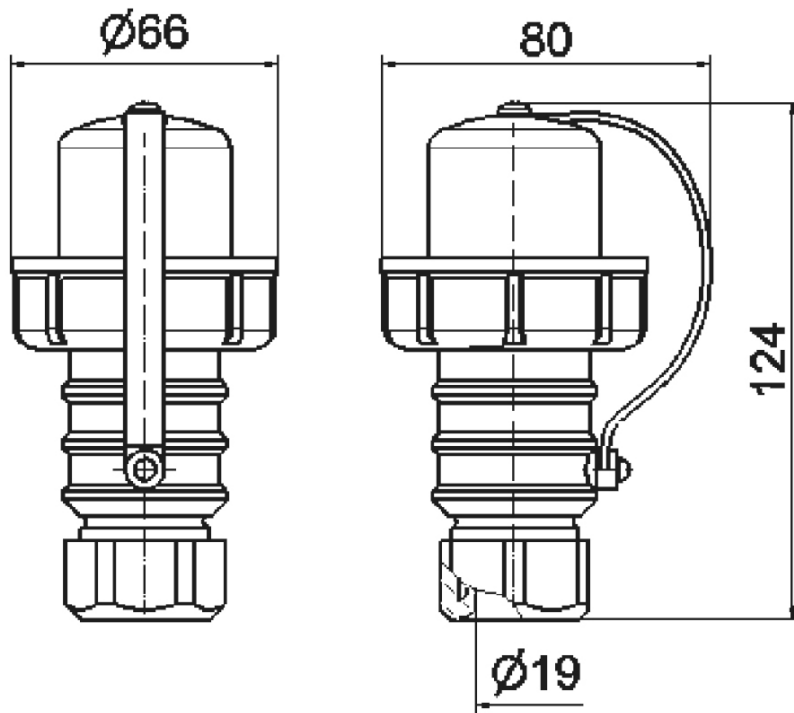

Domestic plug - TN - with cable gland with closure cap

Product description	
BALS-Prd.-Nr	735
EAN	4024941007351
Product category	TN domestic plug
Current	16A
Number of poles	3p
Arrangement of phases	2P+PE
Voltage	250V~
Frequency	AC
VG-type-no.:	VG 96926 CP 001

Product description	
Supply no.:	5935-12-141-3149
Protection degree	IP68
Colour code	bronze-green RAL 6031-F9
Colour of appliance	Collar black RAL 9005, Cable gland bronze-green RAL 6031-F9, Bayonet ring bronze-green RAL 6031-F9, Housing cover bronze-green RAL 6031-F9
Connection design	with screw terminal
Maximum conductor size	2,5 qmm
Cable entry	with cable gland
Height	124mm
Width	80mm
Depth	66mm
Material of enclosure	plastic
Contacts	the contact carrier is made of high temperature resistant material, the contacts are brass nickel plated

Additional technical properties	
	also suitable for Belgian/French standard
	For cable diameter up to max. 18.0 mm, With cable gland
	With closure cap

Logistics data	
Weight/pcs	0.158 kg / Piece

Logistics data	
Packaging	Bag
Content amount	1 ST
EAN	4024941007351
Length	66 mm
Width	80 mm
Height	124 mm
Weight	0.159 kg
Volume	654.72 ccm
Packaging	Carton
Content amount	10 ST
EAN	4024941840194
Length	275 mm
Width	175 mm
Height	137 mm
Weight	1.705 kg
Volume	5,737.5 ccm