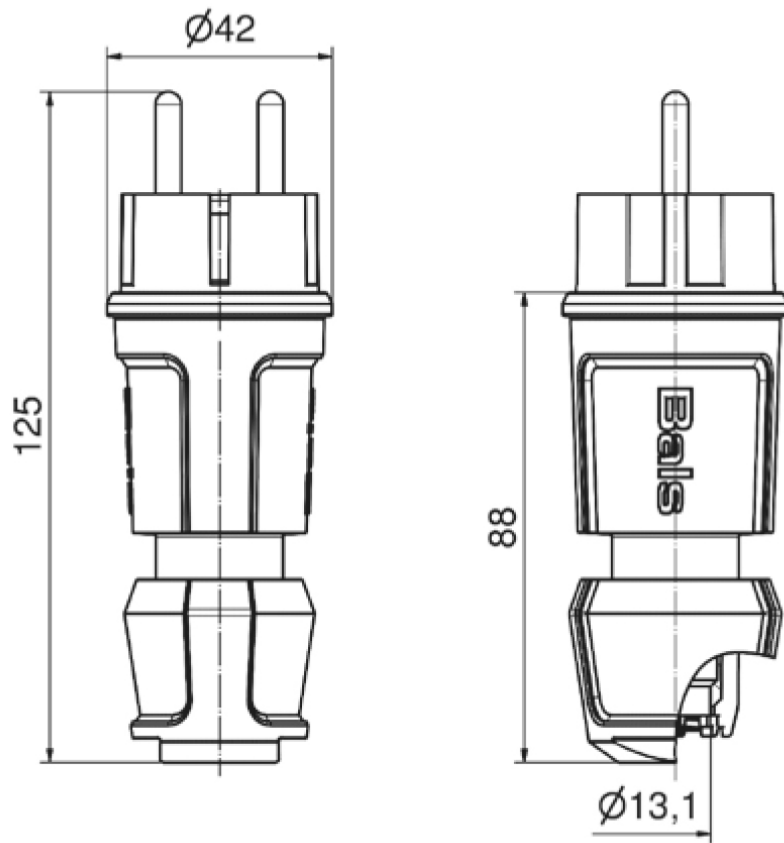

Plug domestic type - with cable sleeve

Product description	
BALS-Prd.-Nr	7373
EAN	4024941852487
Product category	Domestic plug
Current	16A
Number of poles	3p
Arrangement of phases	2P+PE
Voltage	250V~
Frequency	AC
Protection degree	IP44

Product description	
Colour code	red RAL 3000
Colour of appliance	Collar black RAL 9005, Housing cover red RAL 3000, Cable gland black RAL 9005
Connection design	with screw terminal
Maximum conductor size	2,5 qmm
Cable entry	with cable gland
Height	122mm
Width	42mm
Depth	42mm
Material of enclosure	plastic
Contacts	the contact carrier is made of polyamide, the contacts are brass nickel plated

Additional technical properties	
	also suitable for Belgian/French standard
	MULTI-GRIP cable gland with gasket and integrated strain relief

Logistics data	
Weight/pcs	0.082 kg / Piece
Packaging	Bag
Content amount	1 ST
EAN	4024941852487
Length	42 mm

Logistics data	
Width	42 mm
Height	122 mm
Weight	0.083 kg
Volume	215.208 ccm
Packaging	Carton
Content amount	20 ST
EAN	4024941323635
Length	275 mm
Width	175 mm
Height	137 mm
Weight	1.765 kg
Volume	5,737.5 ccm