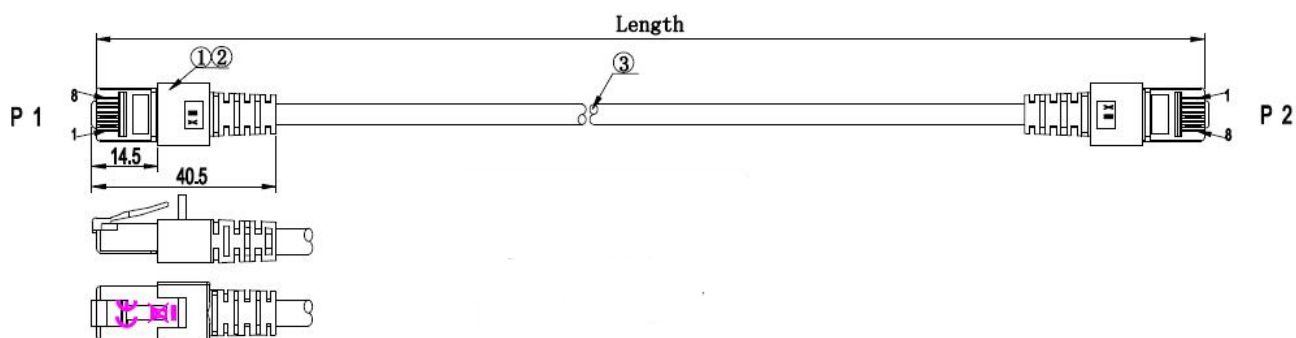

DATENBLATT

RJ45 Patchkabel Cat.6 S/FTP LSZH orange 30m

0,15m / 0,25m

Dieses Datenblatt wurde maschinell am 09-09-2024 erzeugt. Technische Änderungen vorbehalten.